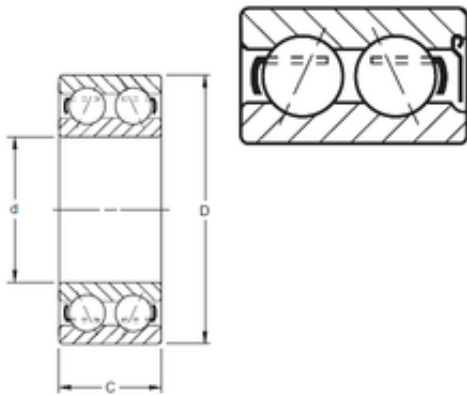

NTN BEARING CORP.OF AMERICA

25 mm x 52 mm x 22,22 mm Timken 5205KD Angular Contact Bearings

Bearing No. 5205KD

Size	25x52x22.22 mm
Bore Diameter	25 mm
Outer Diameter	52 mm
Width	22,22 mm
d	25 mm
D	52 mm
B	22,22 mm
C	22,22 mm
Angle ()	20 °
Weight	0,186 Kg
Basic dynamic load rating (C)	24,8 kN

5205KD Bearing 2D drawings and 3D CAD models