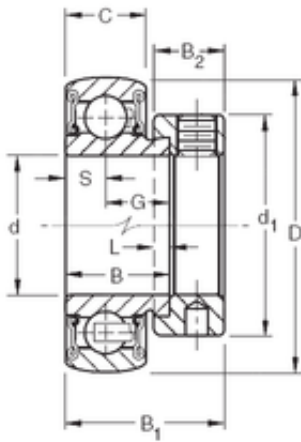

NTN BEARING CORP.OF AMERICA

22,225 mm x 52 mm x 21,44 mm Timken RA014RRB Ball Insert Bearings

Bearing No. RA014RRB

Size	22.225x52x21.44 mm
Bore Diameter	22,225 mm
Outer Diameter	52 mm
Width	21,44 mm
d	22,225 mm
D	52 mm
B	21,44 mm
C	15 mm
d ₁	38,1 mm
B ₁	31 mm
B ₂	13,5 mm
G	13,92 mm
L	4 mm
S	7,49 mm
Weight	0,213 Kg
Basic dynamic load rating (C)	15,8 kN

RA014RRB Bearing 2D drawings and 3D CAD models