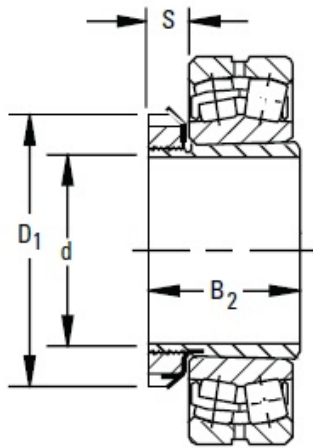

## Timken SNW-34 X 5 15/16 Bearings Adapter Sleeves

Bearing No. SNW-34 X 5 15/16

Series	222K
Diameter d	5 15/16 in
Taper	1:12
SNW/SNP Assembly Weight	19.5 lb
Tolerance <sup>1</sup>	-0.005 in
B <sub>2</sub>	4.837 in
S	1.219 in
D <sub>1</sub>	8.661 in
Sleeve	S-34
Locknut	AN-34
Lockwasher and Lockplates	W-34

SNW-34 X 5 15/16 Bearing 2D drawings and 3D CAD models