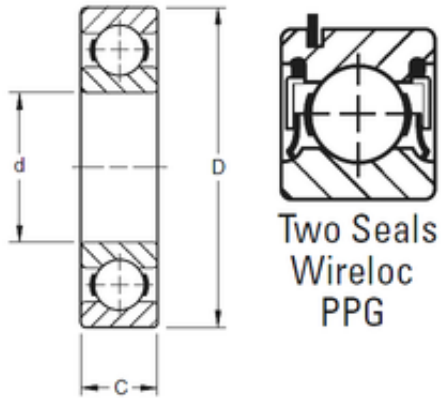

NTN BEARING CORP.OF AMERICA

17 mm x 35 mm x 10 mm Timken 9103PPG Radial & Deep Groove Ball Bearings

Bearing No. 9103PPG

Size	17x35x10 mm
Bore Diameter	17 mm
Outer Diameter	35 mm
Width	10 mm
d	17 mm
D	35 mm
B	10 mm
C	10 mm
Weight	0,041 Kg
Basic dynamic load rating (C)	6,8 kN

9103PPG Bearing 2D drawings and 3D CAD models